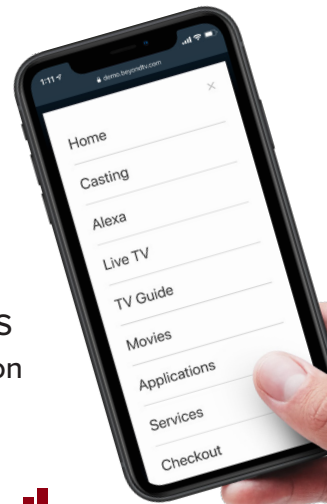

BeyondTV Virtual Remote features:

- Full control of TV from your own device
- QR code or manual registration available
- No download needed.
- Don't even need to connect to Wi-Fi
- Support for all guest devices (phone, laptop or tablet)
- Supports iOS, Android, Windows and more.
- Fast and responsive remote
- Enter streaming app logins with smartphone keyboard
- Browse TV Guide
- Open Apps
- Cast streamed content onto TV
- Change TV Language
- Change TV Color Theme
- Switch between controlling multiple TVs in the guest room
- Adjust volume on the TV
- Turn the TV ON or OFF
- Secure interface using HTTPS
- Automatically logged out upon checkout